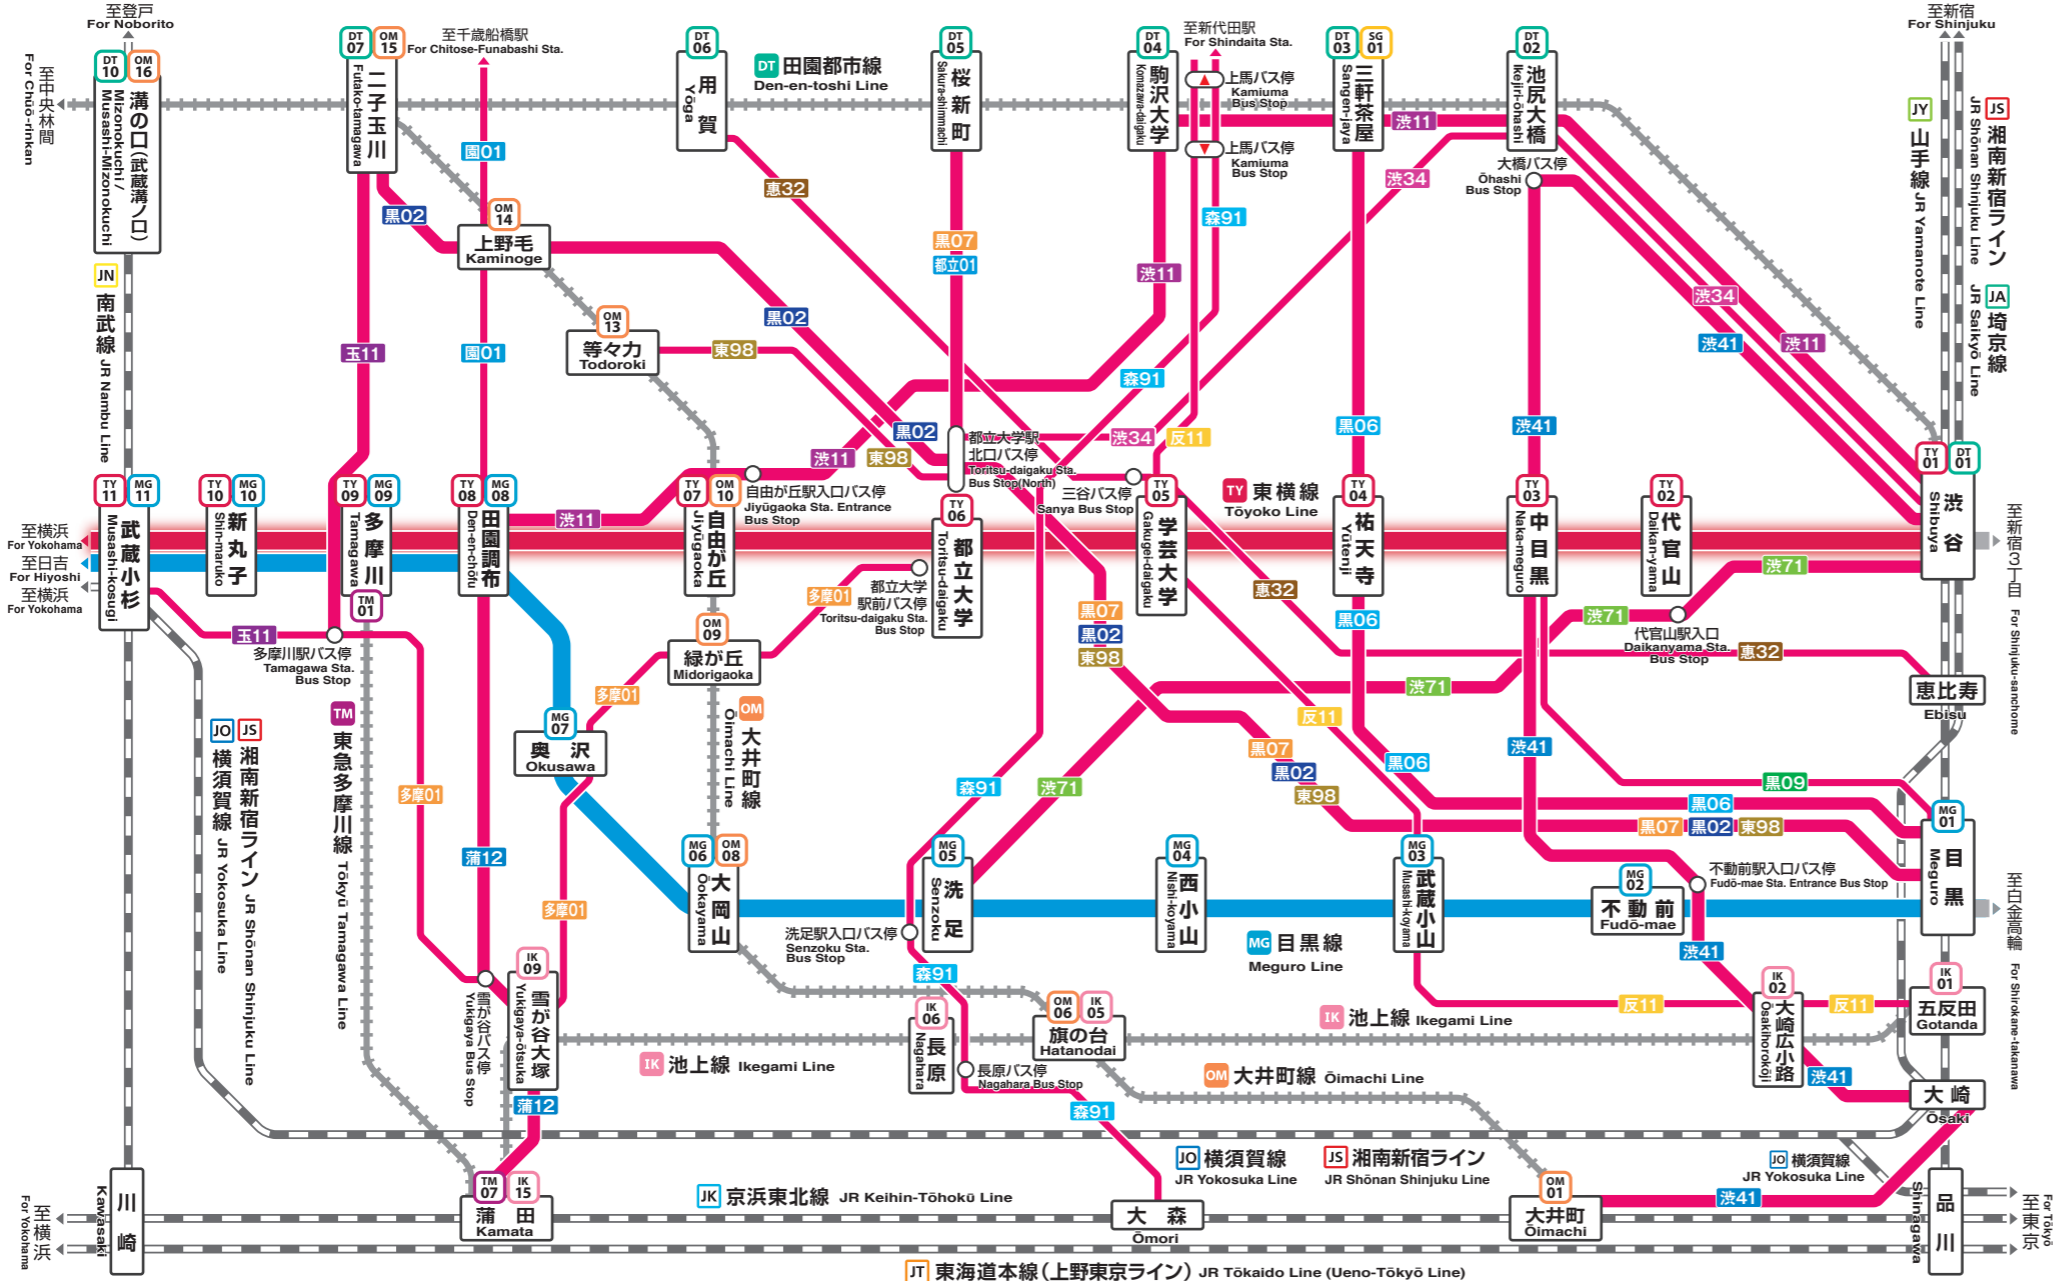

※表示の所要時分は日中の平常運行時を基準とした参考時間です。乗り換え時間は、5分または10分としています。Please note that the estimated travel times given are for weekday travel under normal conditions, and are given for reference purposes only. 5-10 minutes of transfer time is included.

東急バス Tokyu Bus

Table with 2 columns: Station Name and Details. Includes Okusawa Sta., Okusawa Sta. Bus Stop, Tamagawa Sta., Yukigaya-otsuka Sta., Midorigaoka Sta./Toritsu-daigaku Sta.

Table with 2 columns: Station Name and Details. Includes Musashi-koyama Sta., Musashi-koyama Sta. Bus Stop, Gotanda Sta./Gakugei-daigaku Sta., Komazawa-daigaku Sta./Kamiuma Bus Stop, Senzoku Sta., Senzoku Sta. Bus Stop, Daikanyama Sta./Shibuya Sta.

Table with 2 columns: Station Name and Details. Includes Meguro Sta., Meguro Sta. Bus Stop, Naka-meguro Sta., Yutenji Sta./Sangen-jaya Sta., Toritsu-daigaku Sta.

Table with 2 columns: Station Name and Details. Includes Tamagawa Sta., Tamagawa Sta. Bus Stop, Musashi-Kosugi Sta./Futako-tamagawa Sta., Musashi-Kosugi Sta., Kosugi Sta. Bus Stop(East), Tamagawa Sta./Futako-tamagawa Sta.