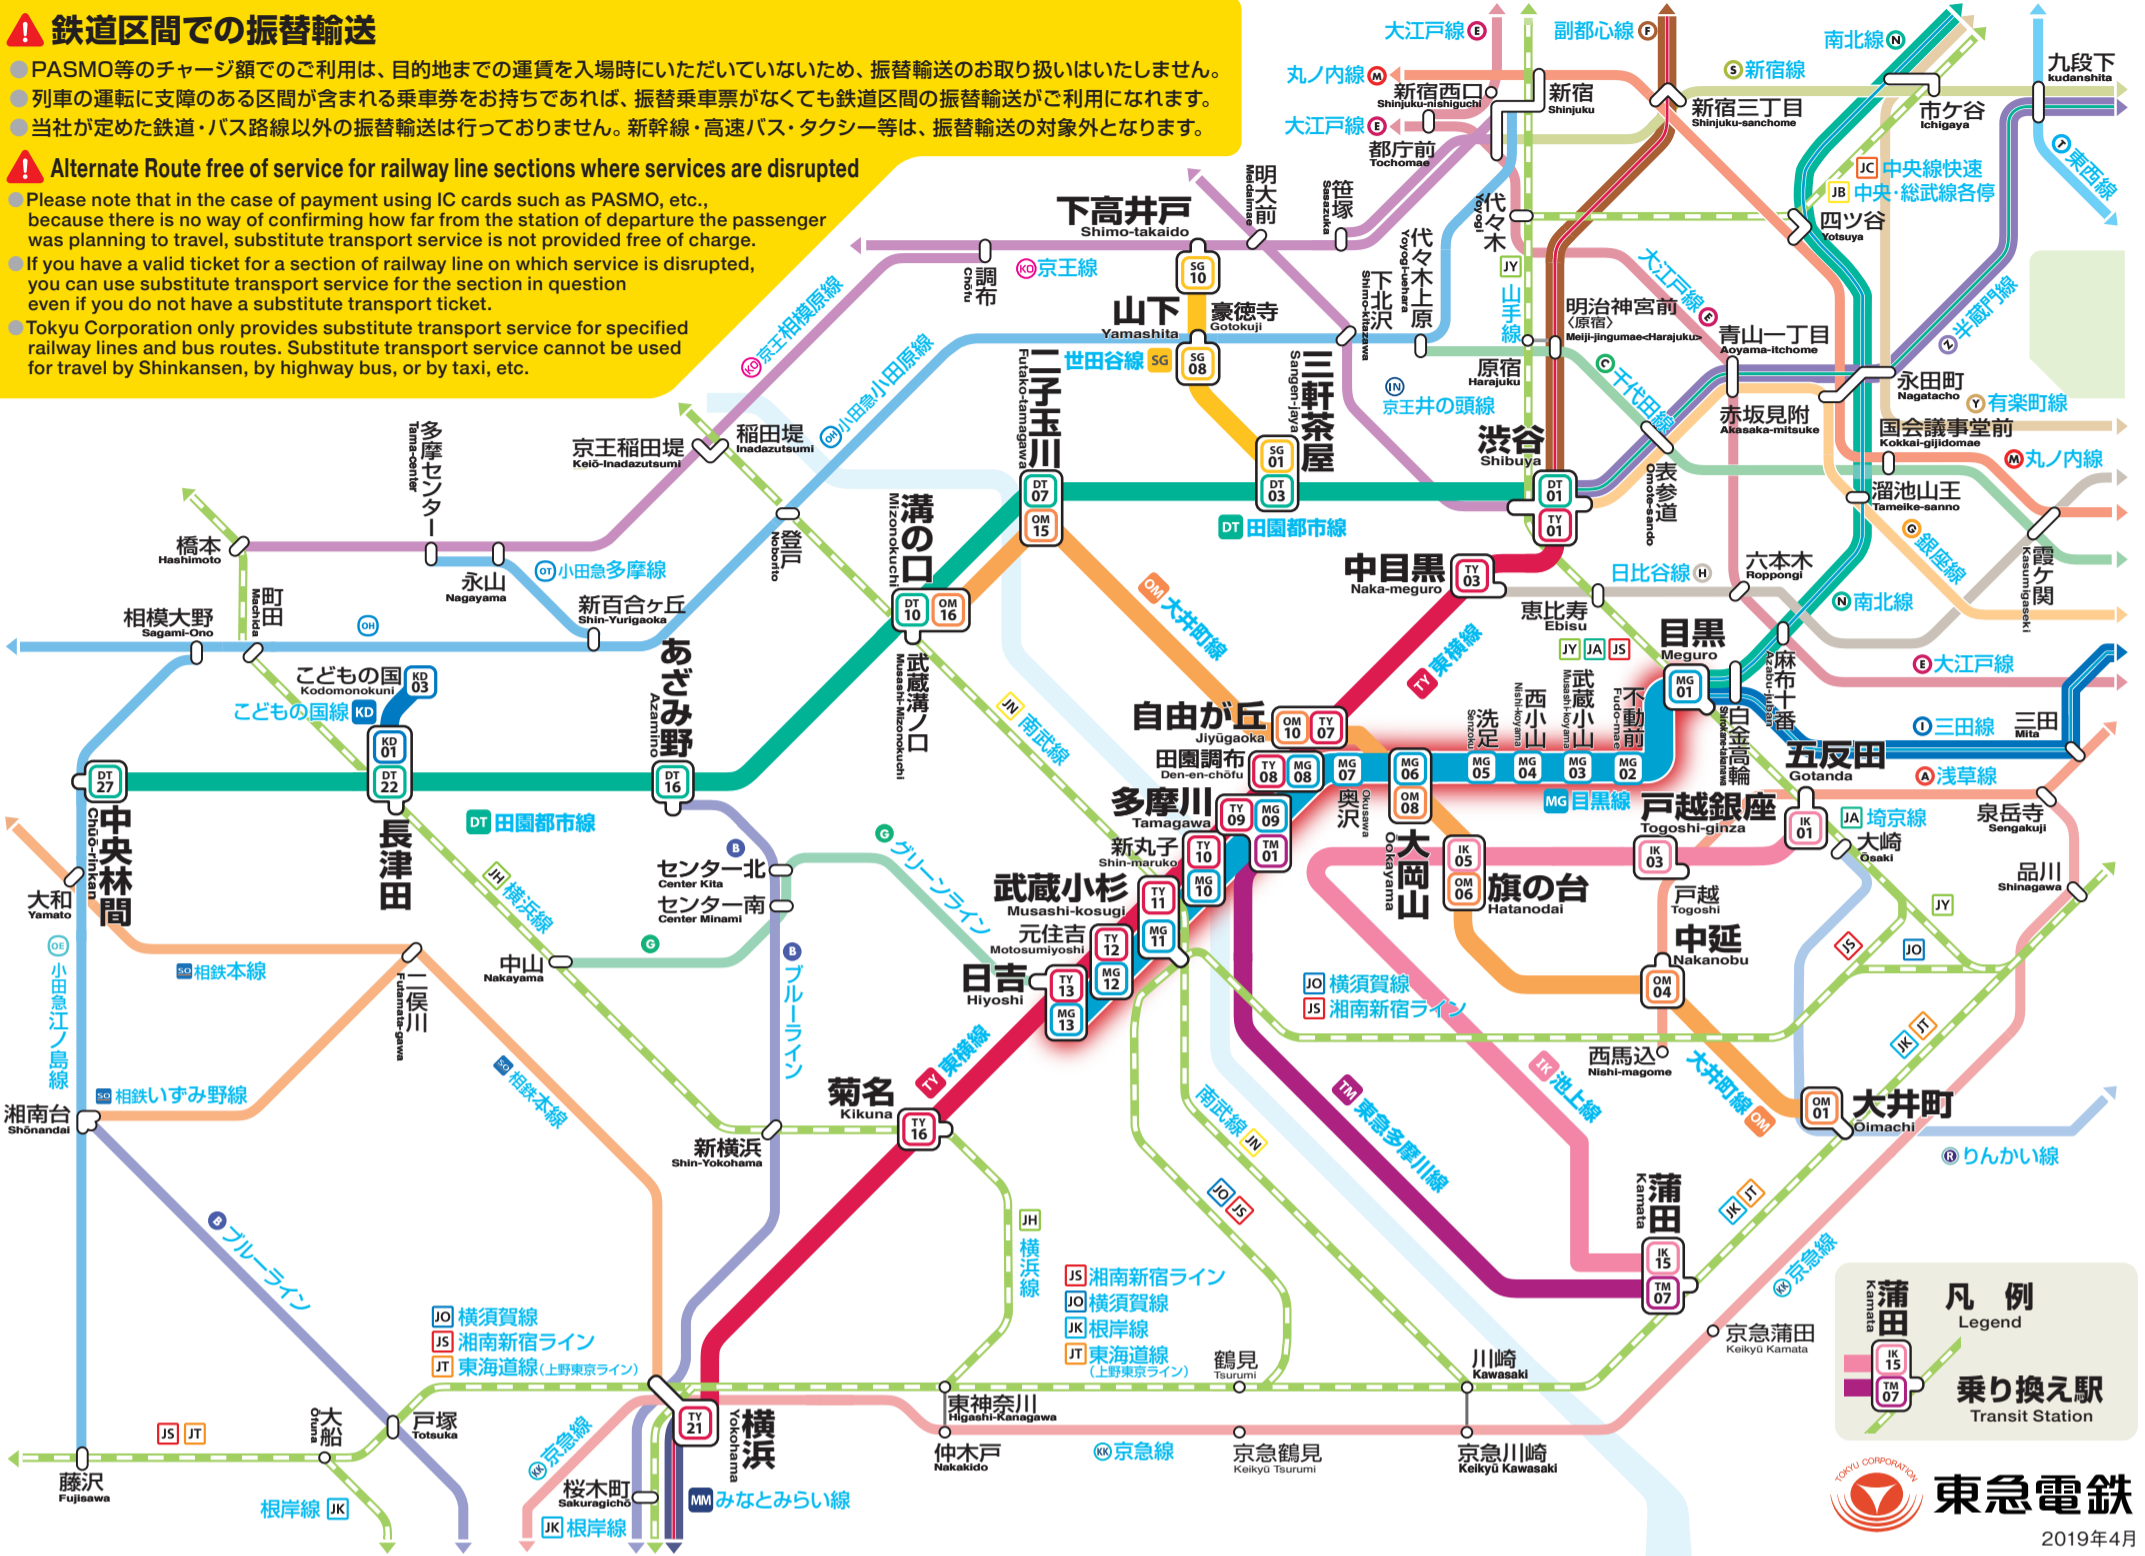

MG 目黒線振替輸送のご案内

Guide to Alternate Route free of service for the Meguro Line

鉄道区間での振替輸送

- PASMO等のチャージ額でのご利用は、目的地までの運賃を乗車時にいただけないため、振替輸送のお取り扱いいたしません。
- 列車の運転に支障のある区間が含まれる乗車券をお持ちであれば、振替乗車券がなくても鉄道区間の振替輸送がご利用になれます。
- 当社が定めた鉄道・バス路線以外の振替輸送は行っておりません。新幹線・高速バス・タクシー等は、振替輸送の対象外となります。

Alternate Route free of service for railway line sections where services are disrupted

- Please note that in the case of payment using IC cards such as PASMO, etc., because there is no way of confirming how far from the station of departure the passenger was planning to travel, substitute transport service is not provided free of charge.
- If you have a valid ticket for a section of railway line on which service is disrupted, you can use substitute transport service for the section in question even if you do not have a substitute transport ticket.
- Tokyu Corporation only provides substitute transport service for specified railway lines and bus routes. Substitute transport service cannot be used for travel by Shinkansen, by highway bus, or by taxi, etc.