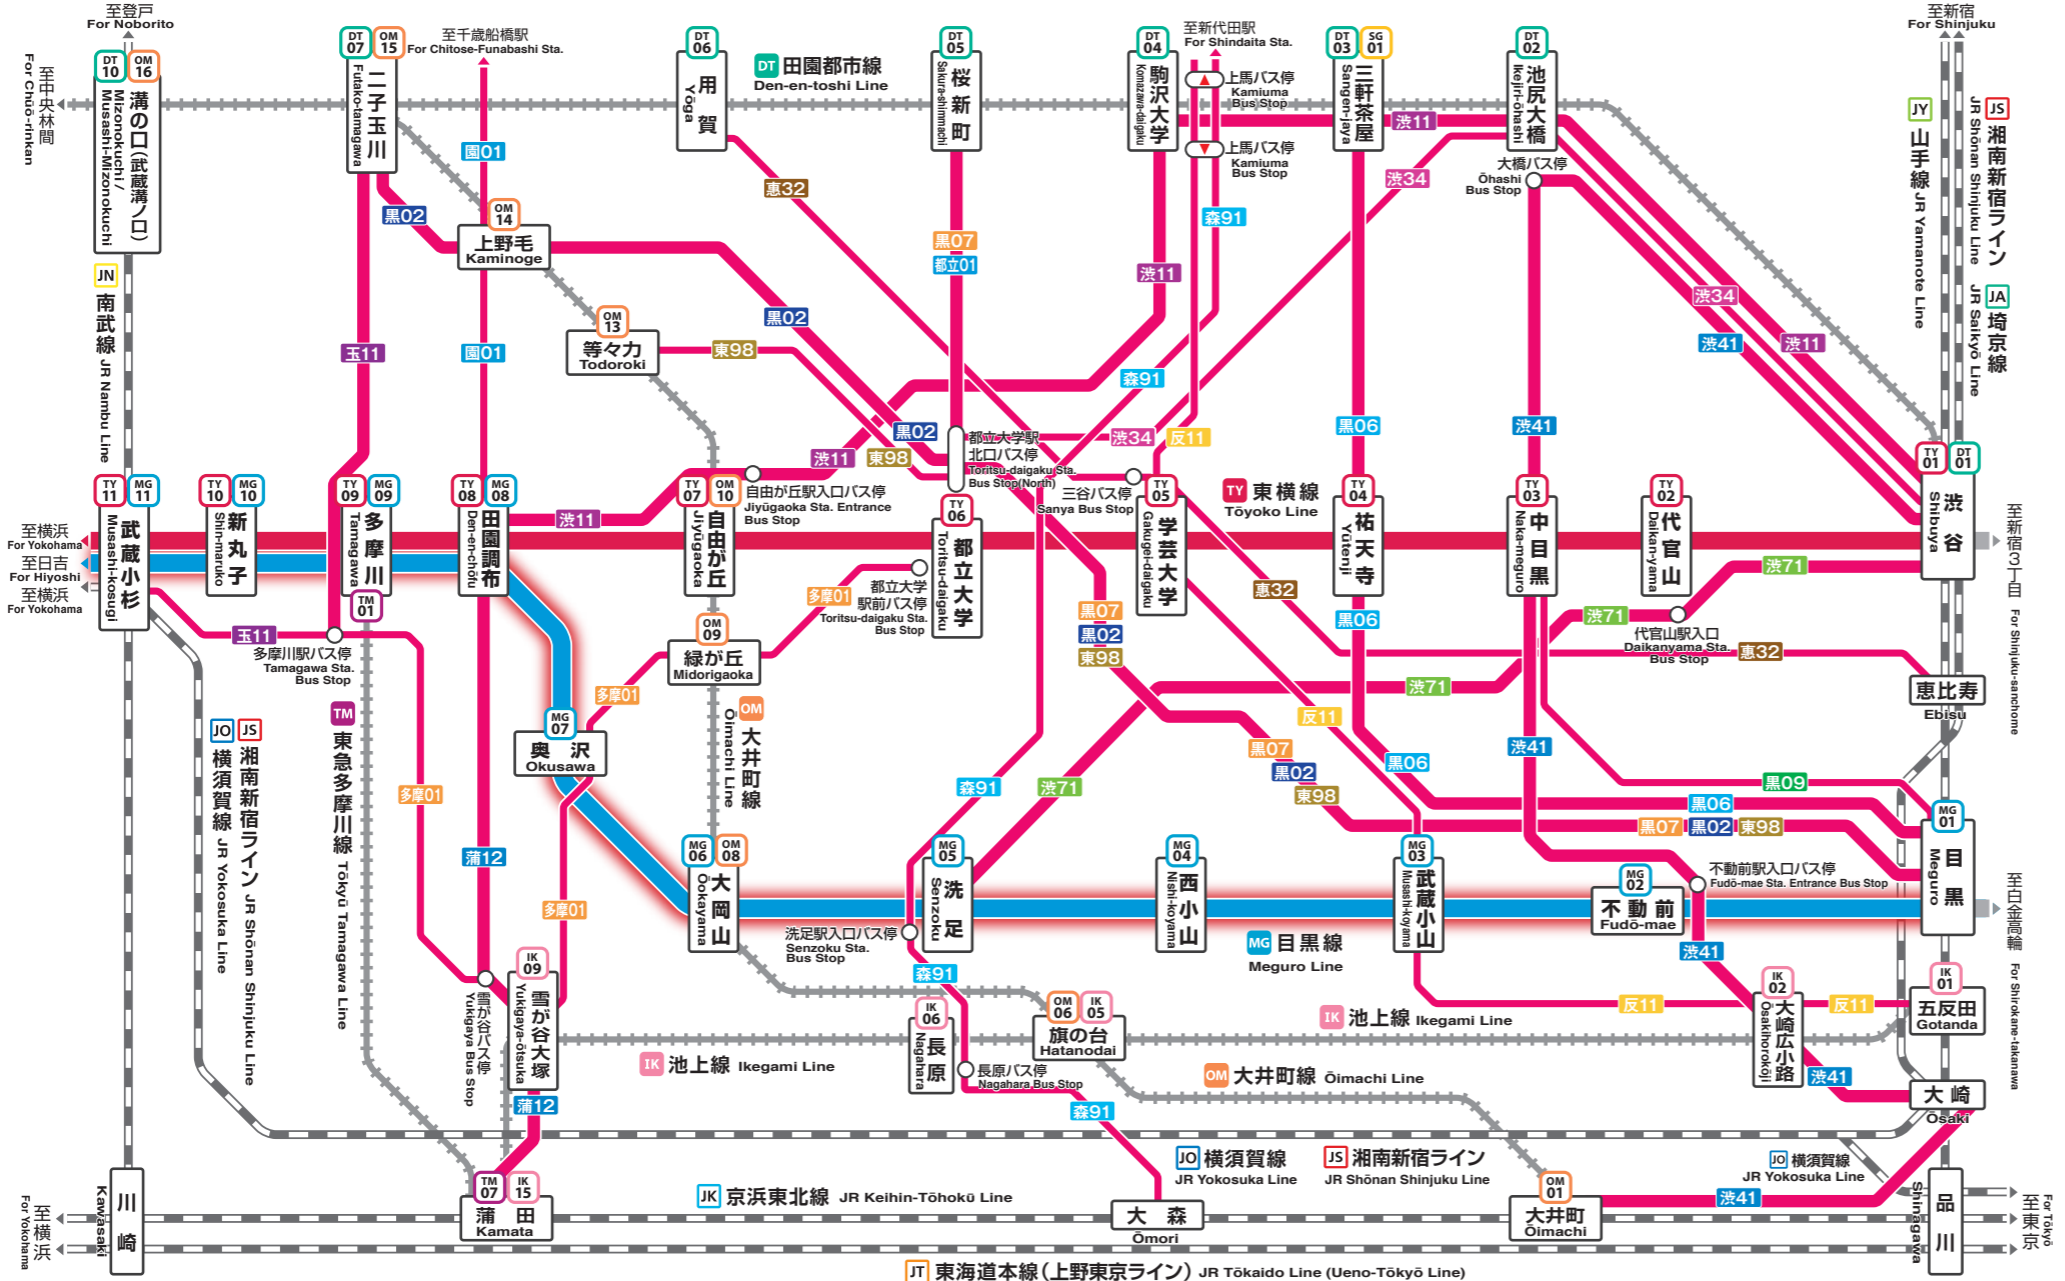

Alternate Route free of service for railway line sections where services are disrupted

- Please note that in the case of payment using IC cards such as PASMO, etc., because there is no way of confirming how far from the station of departure the passenger was planning to travel, substitute transport service is not provided free of charge.
- If you have a valid ticket for a section of railway line on which service is disrupted, you can use substitute transport service for the section in question even if you do not have a substitute transport ticket.
- Tokyu Corporation only provides substitute transport service for specified railway lines and bus routes. Substitute transport service cannot be used for travel by Shinkansen, by highway bus, or by taxi, etc.

※表示の所要時分は日中の平常運行時を基準とした参考時間です。乗り換え時間は、5分または10分としています。Please note that the estimated travel times given are for weekday travel under normal conditions, and are given for reference purposes only. 5-10 minutes of transfer time is included.

東急バス Tokyu Bus

Table of bus routes and station connections, including destinations like Daikanyama, Naka-meguro, and Tamagawa, with route numbers and transfer information.

Table listing bus routes from Okusawa Sta. to Tamagawa Sta. and Midorigaoka Sta.

Table listing bus routes from Musashi-koyama Sta. to Gotanda Sta. and Toritsu-daigaku Sta.

Table listing bus routes from Meguro Sta. to Naka-meguro Sta. and Sangen-jaya Sta.

Table listing bus routes from Senzoku Sta. to Daikanyama Sta. and Shibuya Sta.