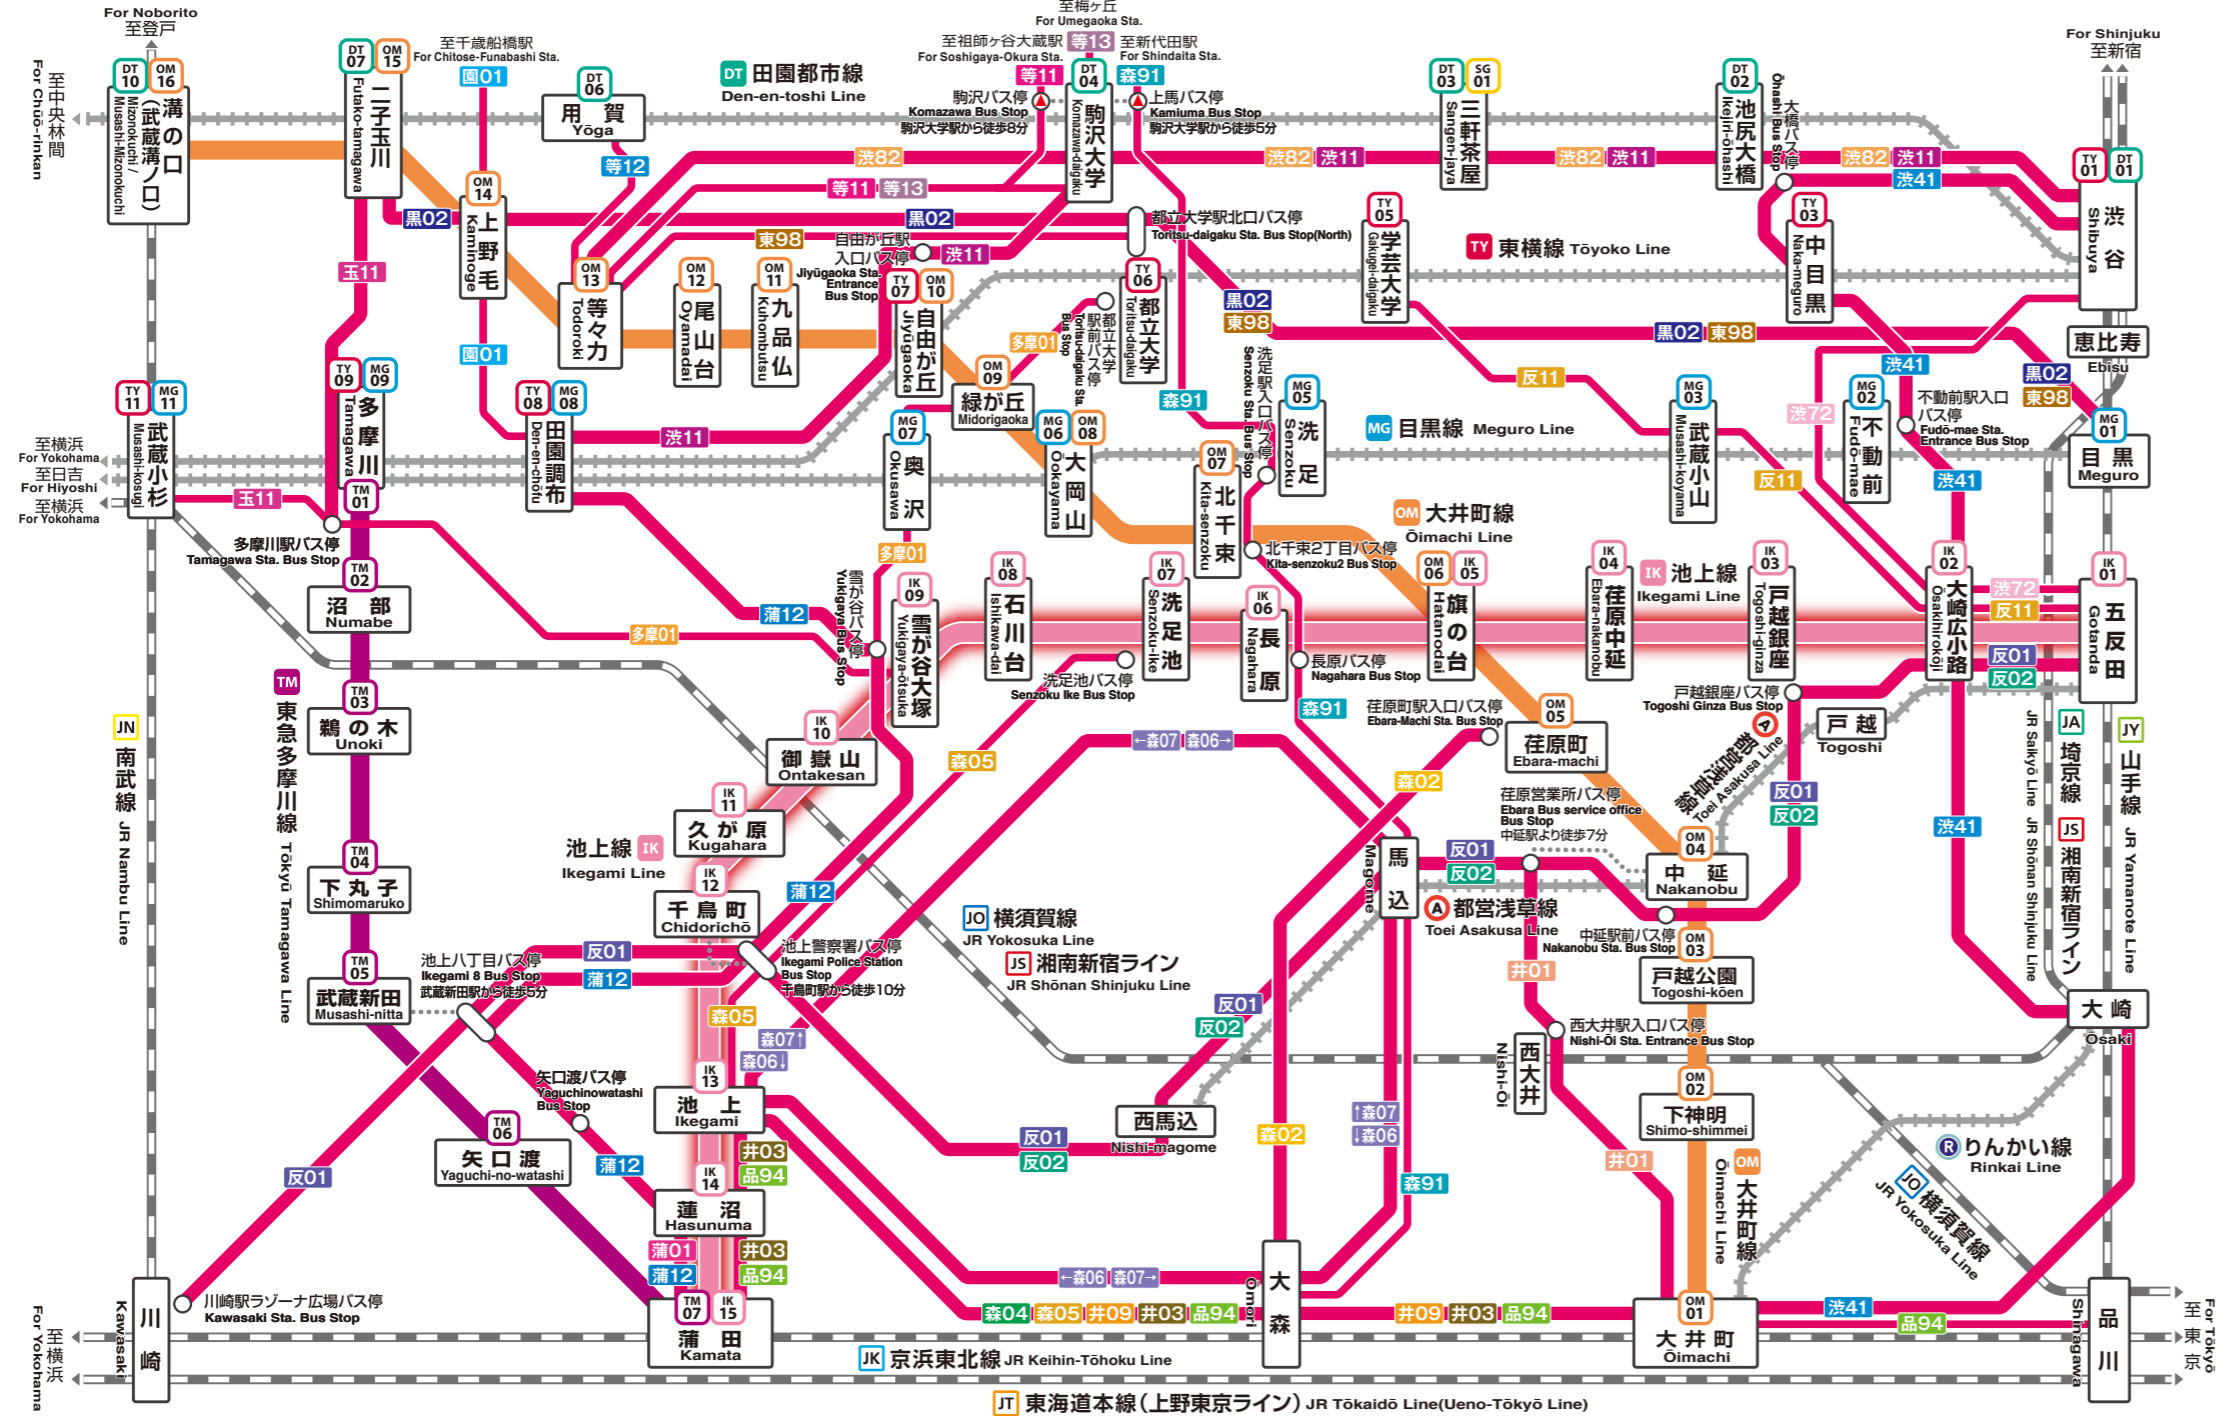

バス路線の太さにご注意ください!

Please note that the lines on the map denoting bus services indicate the frequency of service by the thickness of the line.
●運行回数1時間に概ね4本以上(平日7時~21時)
●運行回数1時間に概ね1~3本(平日7時~21時)

東急バス Tokyu Bus

Table with 2 columns: Station/Bus Stop and Route/Transfer info. Includes Tamagawa Sta., Tamagawa Sta. Bus Stop, and routes to Yuki-gaya-otsuka and Midorigaoka.

Table with 2 columns: Station/Bus Stop and Route/Transfer info. Includes Musashi-nitta Sta., Ikegami 8 Bus Stop, and routes to Kamata, Chidorichō, and Den-en-chōfu.

Table with 2 columns: Station/Bus Stop and Route/Transfer info. Includes Ōsakihirokoji Sta., Ōsakihirokoji Bus Stop, and routes to Togoshi-ginza and Nakanobu.

Table with 2 columns: Station/Bus Stop and Route/Transfer info. Includes Togoshi-ginza Sta., Togoshi-ginza Bus Stop, and routes to Gotanda, Ōsakihirokoji, and Chidorichō.

Table with 2 columns: Station/Bus Stop and Route/Transfer info. Includes Gotanda Sta., Togoshi-ginza Sta., and routes to Musashi-nitta and Kawasaki.

Table with 2 columns: Station/Bus Stop and Route/Transfer info. Includes Ikegami Sta., Ikegami Sta. Bus Stop, and routes to Hasunuma, Kamata, Senzoku-ike, and Ōmori.